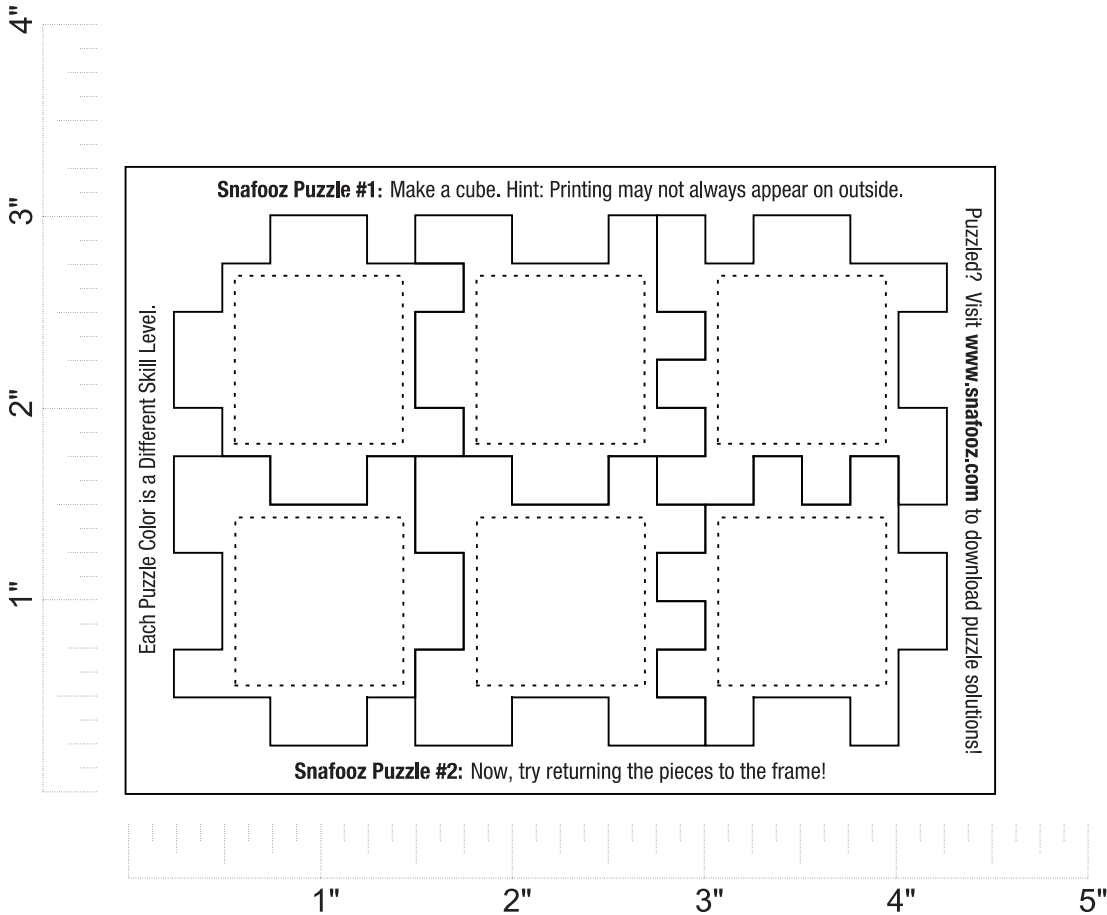

DC-1012 Snafooz Art Template

Please choose a skill level.

- Skill level 1
- Skill level 2
- Skill level 3
- Skill level 4
- Skill level 5
- Skill level 6

DC-1012 Snafooz:

- Framework shown is standard & will appear on all puzzles unless otherwise specified by the customer.
- Logos may not always appear on the outside of the puzzle when it is completely assembled into a cube due to the varieties of ways that the puzzle may be assembled on particular skill levels.
- Foam materials are porous. Dark color inks are recommended over light colors. Fine details and half tones are discouraged in artwork from customers.