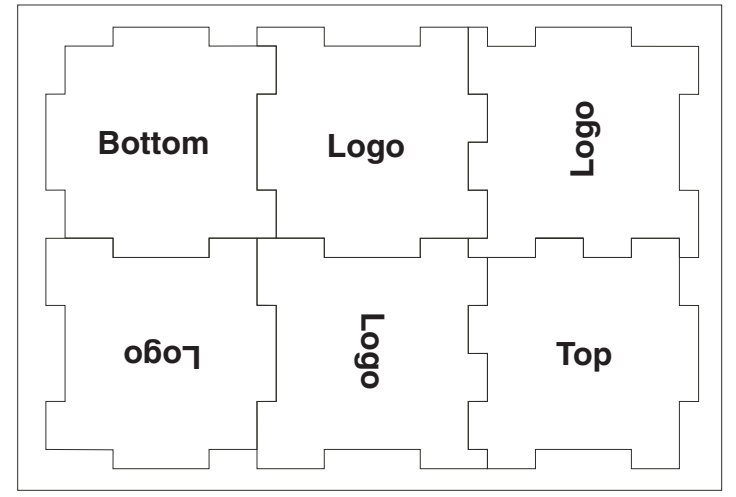

FC-3 Full Color 3" Cube Art Template

FC-3 3" Full Color Snafooz Puzzle:

- Framework shown is standard & will appear on all puzzles unless otherwise specified by the customer.
- On the front side of this product, the 4-color art is digitally printed on white paper and is laminated w/clear plastic, then laminated to foam. The optional 2nd side imprint is silk-screened with ink.
- Customer may convert background colors as part of the artwork. They should see the PMS Match Box on this template to match the background of their art to the foam color of the puzzle for the highest quality "look" of the finished product.
- Background color will be white if color is not specified or converted by the customer.

For correct reading of logos and artwork, customers should note the logo/artwork layout as according to the artwork template.

Note: There may be other solutions that would cause logos to NOT appear on the outside of the assembled cube.