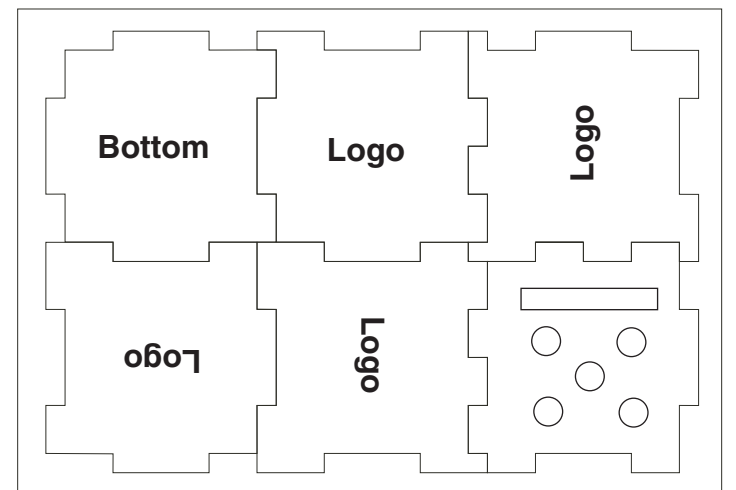

# FC-3P Full Color 3" Cube Art Template w/ Pen Holder Option

## FC-3 3" Full Color Snafooz Puzzle:

- Framework shown is standard & will appear on all puzzles unless otherwise specified by the customer.
- On the front side of this product, the 4-color art is digitally printed on white paper and is laminated w/clear plastic, then laminated to foam. The optional 2nd side imprint is silk-screened with ink.
- Customer may convert background colors as part of the artwork. They should see the PMS Match Box on this template to match the background of their art to the foam color of the puzzle for the highest quality “look” of the finished product.
- Background color will be white if color is not specified or converted by the customer.

For correct reading of logos and artwork, customers should note the logo/artwork layout as according to the artwork template.

**Note: There may be other solutions that would cause logos to NOT appear on the outside of the assembled cube.**